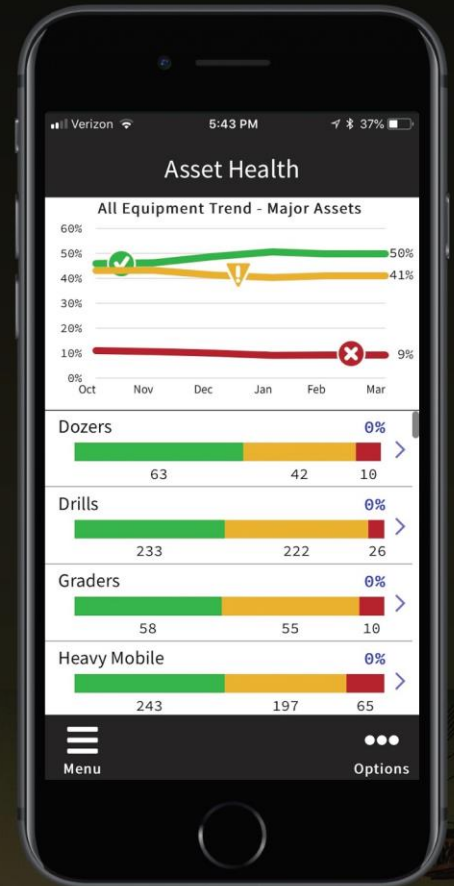

TRAKKA Asset Health Management App™

EQUIPMENT HEALTH AT A GLANCE

*The easy way to track and
escalate actions from **TRAKKA***

- ✓ **Monitor** site health
- ✓ **Investigate** the hot spots
- ✓ **Review** what's being done
- ✓ **Share** and action the details

ACTIONABLE INSIGHTS WITH THE TOUCH OF A BUTTON

TRAKKA Asset Health Management App™

Monitor your fleet's health

Evaluate the health of your entire fleet at a glance and easily see the last six months of recorded asset health data.

Investigate hot spots

Review your different site locations to see which ones require immediate attention.

Review what needs to be done

For each site location, quickly evaluate equipment condition and get access to current reviews