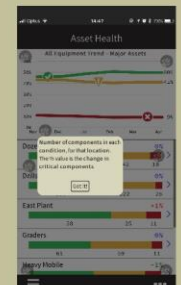

Get In-App Support

Hints are provided on each screen, allowing users to rapidly become proficient and gain the maximum benefit.